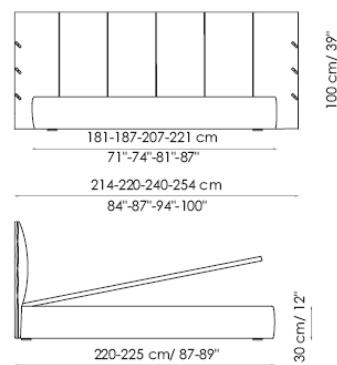

- CUFF OPEN* and CUFF EASY OPEN*

UPHOLSTERY:

fabric

leather

FEET:

silver painted wood

anthracite grey painted wood

* frogs and insert available only in Capri leather

Bed bases available for this double bed:

154x205 cm / 61x81"

160x200 cm / 63x79"

180x200 cm / 71x79"

194x205 cm / 76x81"

Cuff

Cuff Open

Cuff easy open