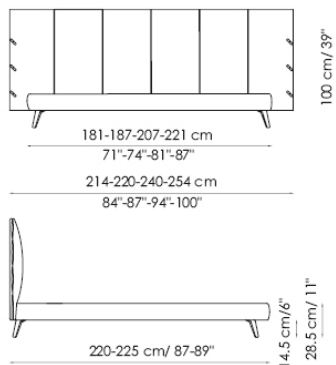

- CUFF OPEN* and CUFF EASY OPEN*

UPHOLSTERY:

fabric

leather

FEET:

silver painted wood

anthracite grey painted wood

* frogs and insert available only in Capri leather

Bed bases available for this double bed:

154x205 cm / 61x81"

160x200 cm / 63x79"

180x200 cm / 71x79"

194x205 cm / 76x81"

Cuff