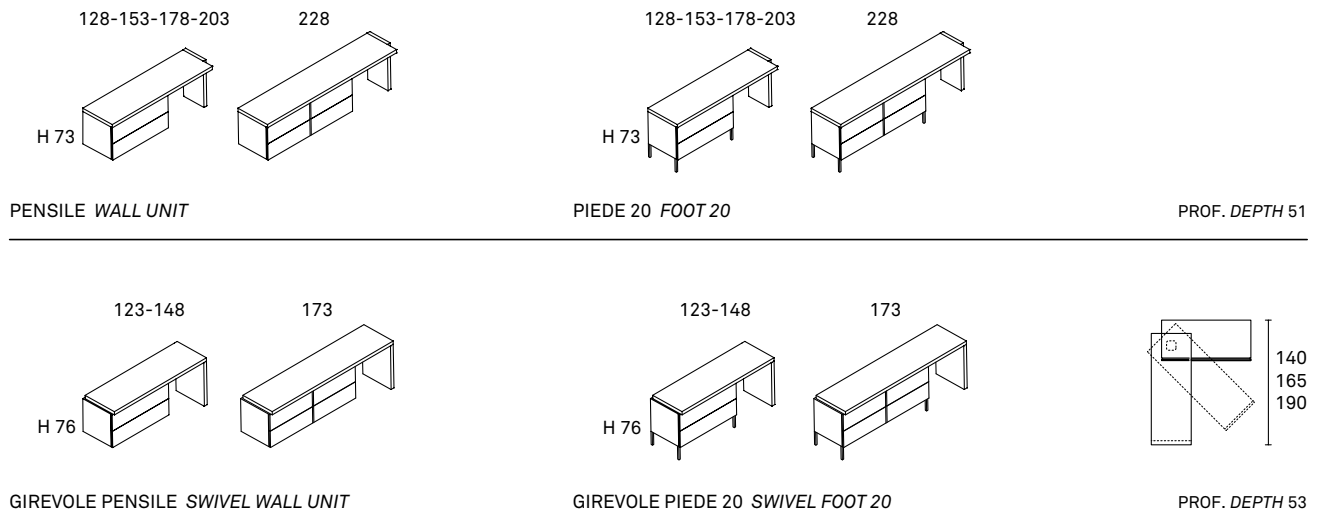

contenitori storage units 2/2

caccaro

caccaro.com

tel. +39 049 9318911

filnox

fill

fildress

filbook

fildesk

movida