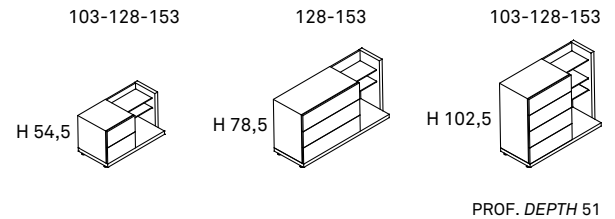

contenitori storage units 2/2

caccaro

caccaro.com

tel. +39 049 9318911

filnox

fill

fildress

filbook

fildesk

movida