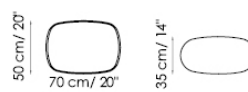

Kernel

Kernel is a pouf available in 3 different sizes (80x80, 70x50, 60x60), with leather or fabric covers.

COVER:

fabric

leather

Kernel 80x80

Kernel 70x50

Kernel 60x60