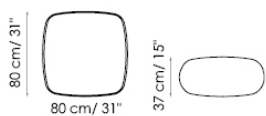

Kernel

Kernel is a pouf available in 3 different sizes (80x80, 70x50, 60x60), with leather or fabric covers.

COVER:

fabric

leather

Kernel 80x80

Kernel 70x50

Kernel 60x60