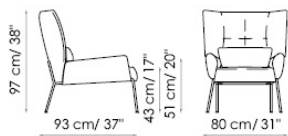

matt green painted metal

Nikos