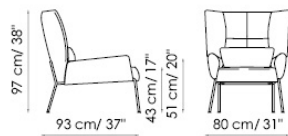

matt green painted metal

Nikos

Nikos ego

Nikos low