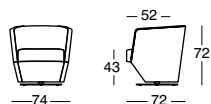

1252 FRAME Fauteuil

360 Grad Sitzkultur

Der kompakte Frame Fauteuil lässt sich optimal mit den Frame-Sofas kombinieren und verfügt über einen 360°-Tellerfuss. Der Tellerfuss ist in verschiedenen Ausführungen erhältlich.

Confort optimal tous azimuts

Le fauteuil compact Frame s'accorde parfaitement avec les canapés Frames. Le modèle est équipé d'une base circulaire à 360°, qui est disponible dans plusieurs versions.

360-degree sitting culture

This compact Frame chair can be optimally combined with the Frame sofa and has a 360-degree swivel mechanism. The plate base is available in different versions.

Highlights

- 360°-Tellerfuss
- Sitzkissen mit Polyether-Kaltschaumfüllung
- Tellerfuss in chrom glanz oder chrom gebürstet
- Base circulaire pivotant à 360°
- Assise avec garnissage mousse froid polyéther
- Base circulaire en finition chrome brillant ou chrome brossé
- Plate base with 360-degree swivel mechanism
- Polyether cold foam seat cushions
- Plate base in polished chrome or brushed chrome

Design:

Martin Birrer und Benny Mosimann